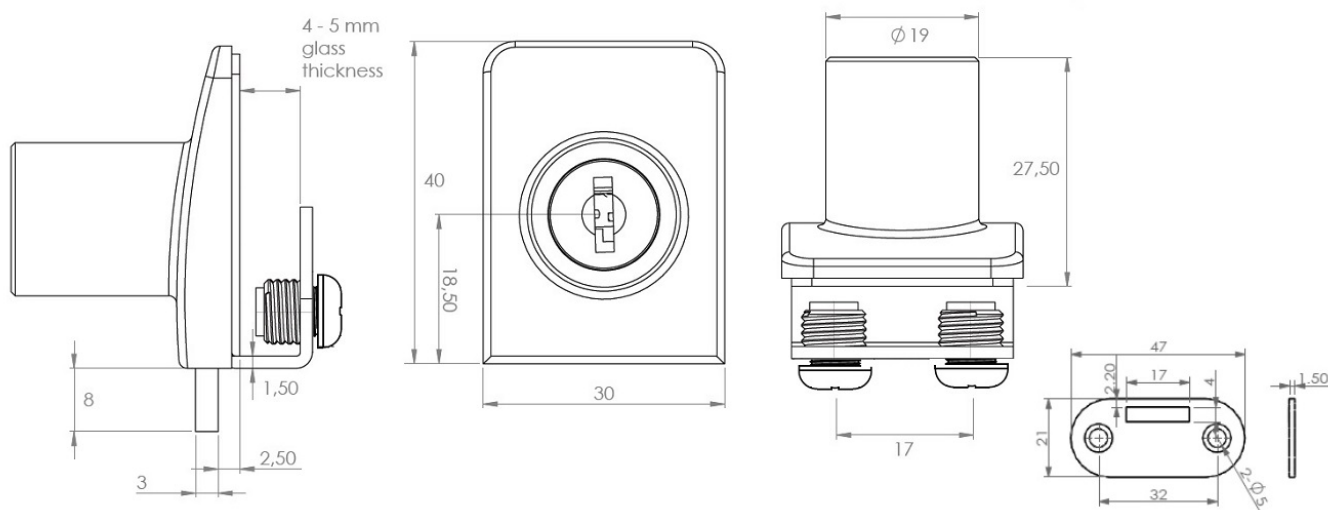

PRODUCT SHEET

Description:

Glass Door Lock "Square", F/Single Doors, GPL, KA D20,W/SISO Oval Metal Key, Key Alike, W/2 Black ABS Plastic Screws, W/, PVC Tip, 1 Gold Pl. Flat Oval Metal Striking Plate, f/Glass, Thickness 4-5mm

Item number:

14.09.529-0

Units	Box	Carton	HS Code	Barcode
Pcs.	12	240	8301300000	
				5704866048965

SISO A/S

Mileparken 11
DK-2740 Skovlunde
Denmark
VAT: DK 24786013

Phone +45 45 830 900

www.siso.dk
siso@siso.dk